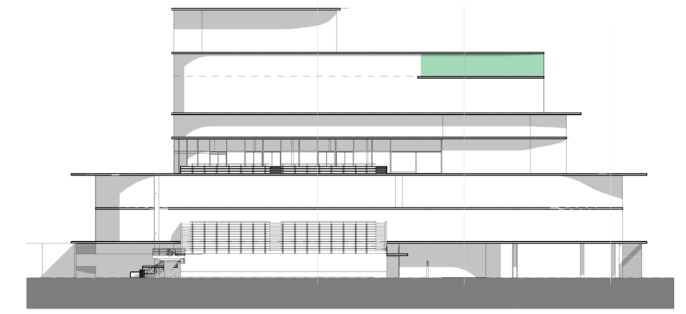

Suite 500 | Level 5 Mezzanine

West Building

Suite 500
±7,750 SF

Accelerating success.